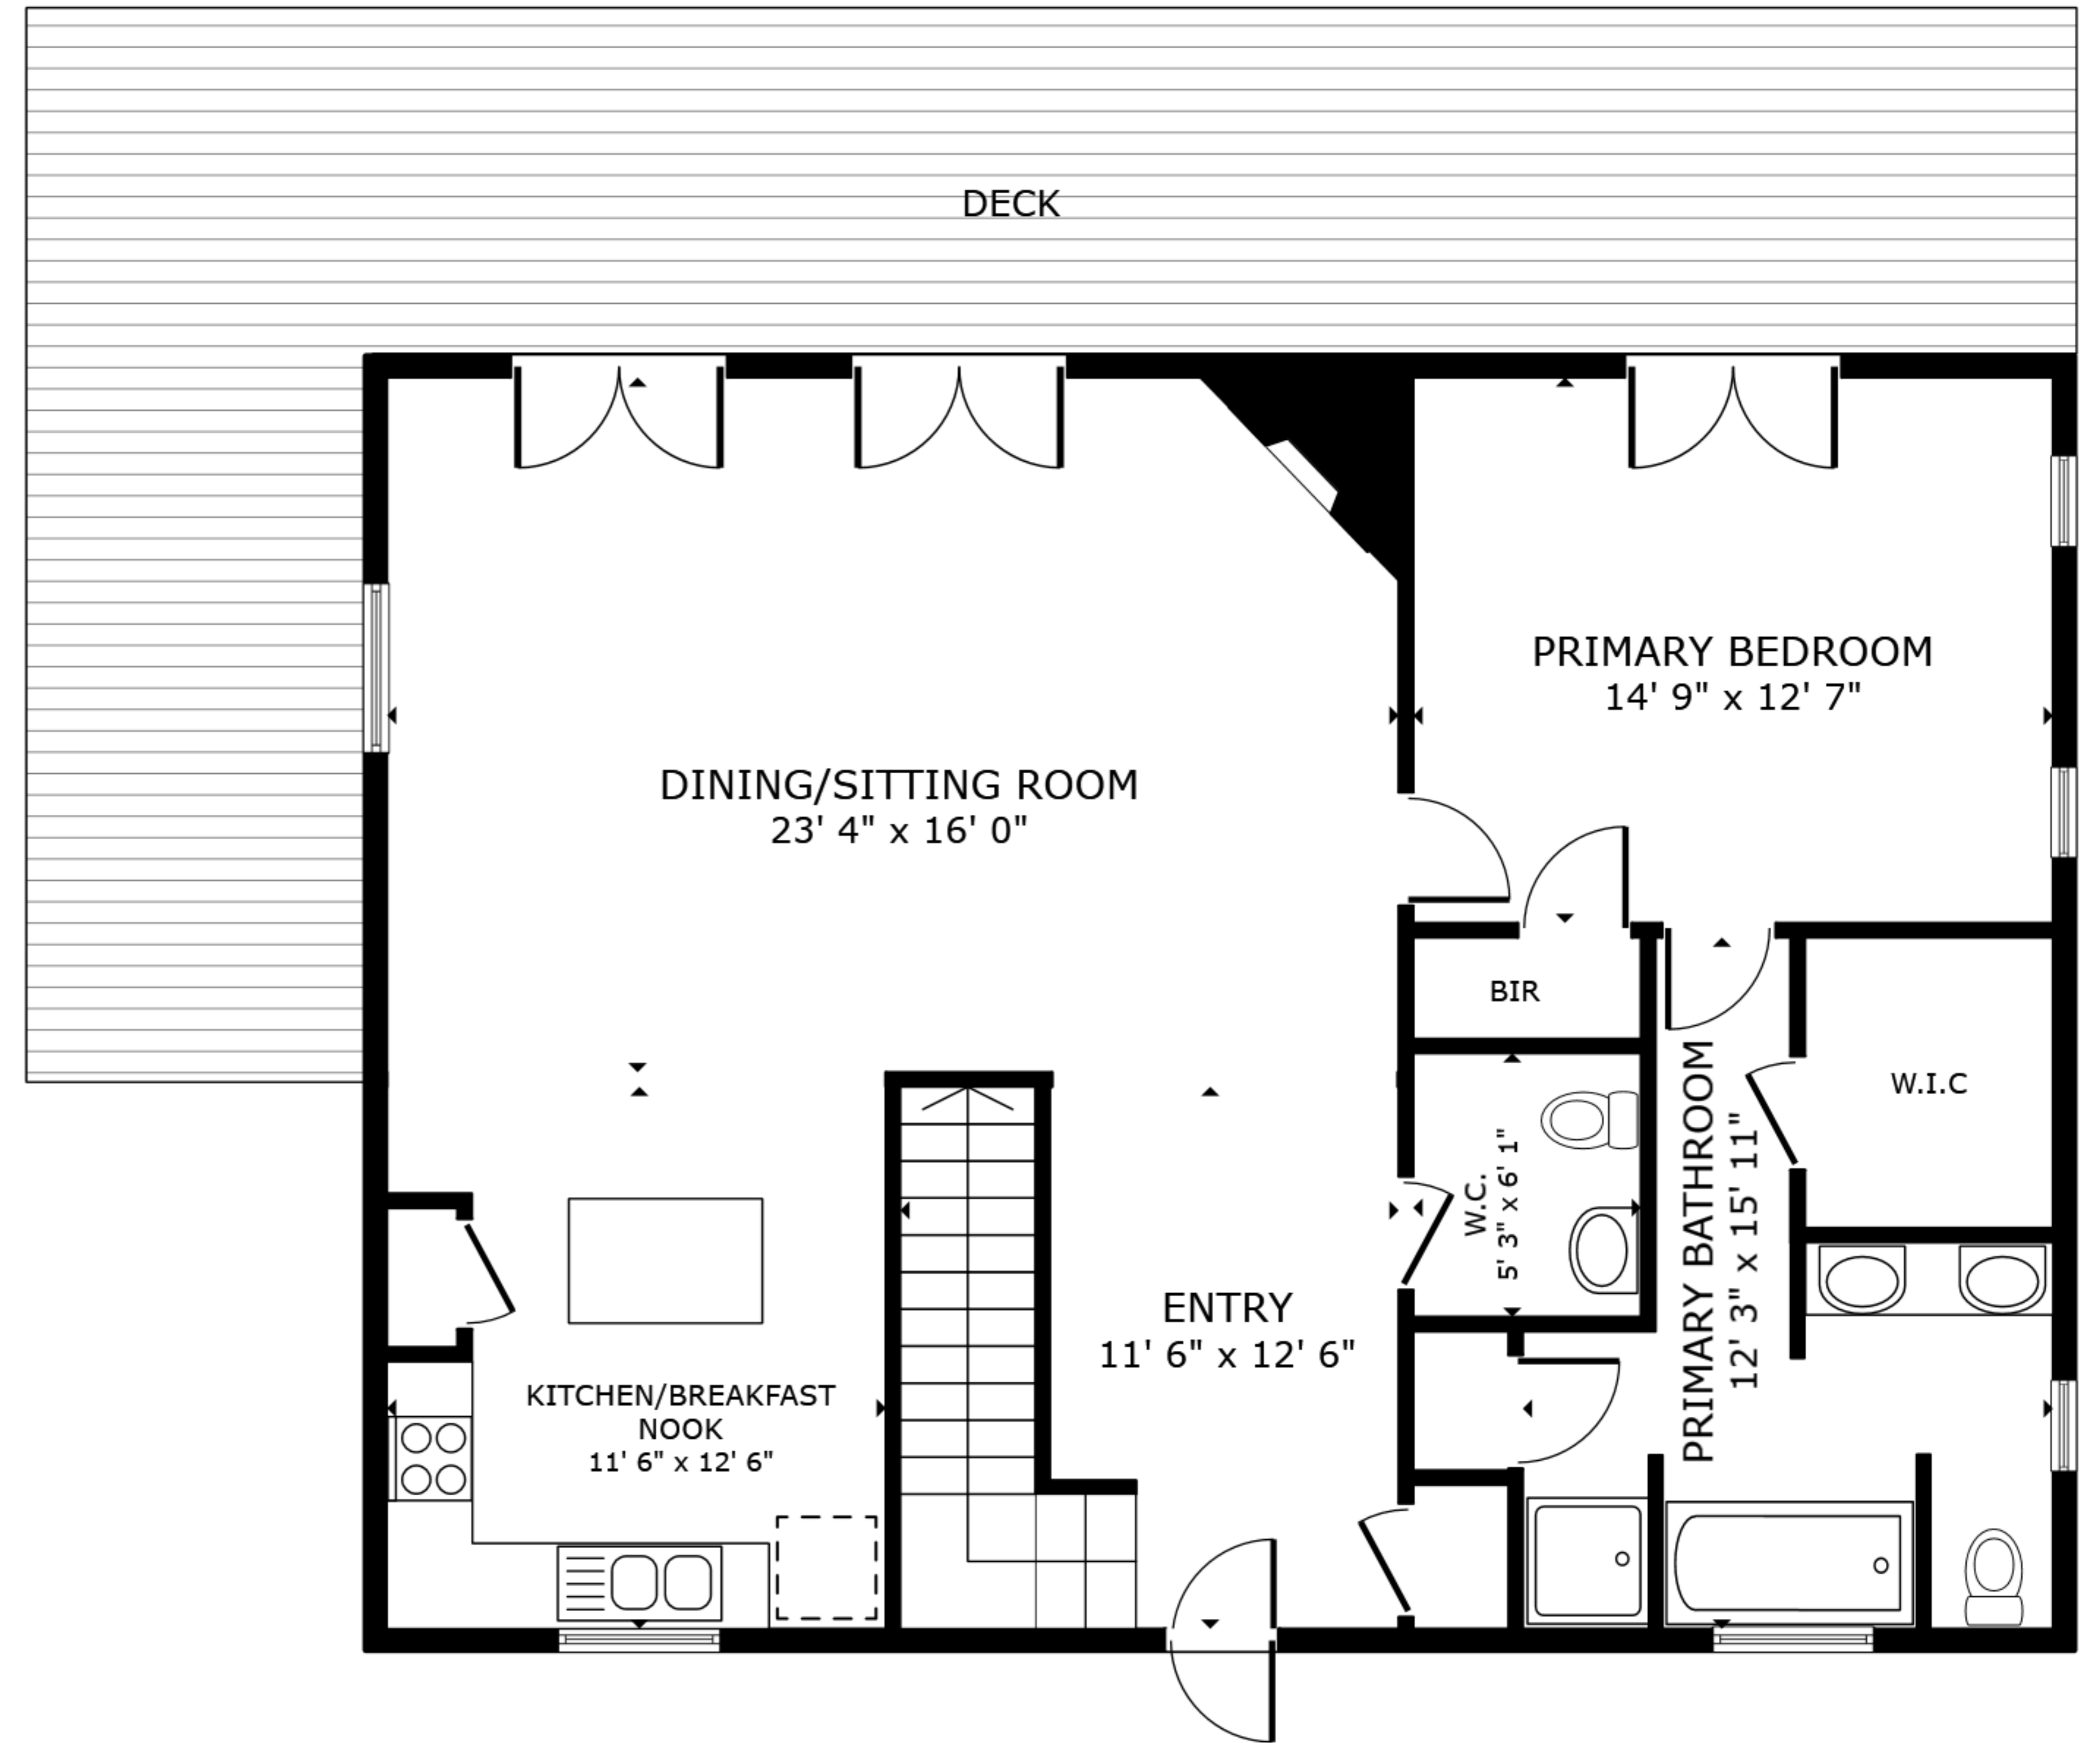

FLOOR 1

FLOOR 2

GROSS INTERNAL AREA  
 FLOOR 1 1,115 sq.ft. FLOOR 2 1,106 sq.ft.  
 EXCLUDED AREAS : PATIO 324 sq.ft.  
 TOTAL : 2,221 sq.ft.

SIZES AND DIMENSIONS ARE APPROXIMATE, ACTUAL MAY VARY.