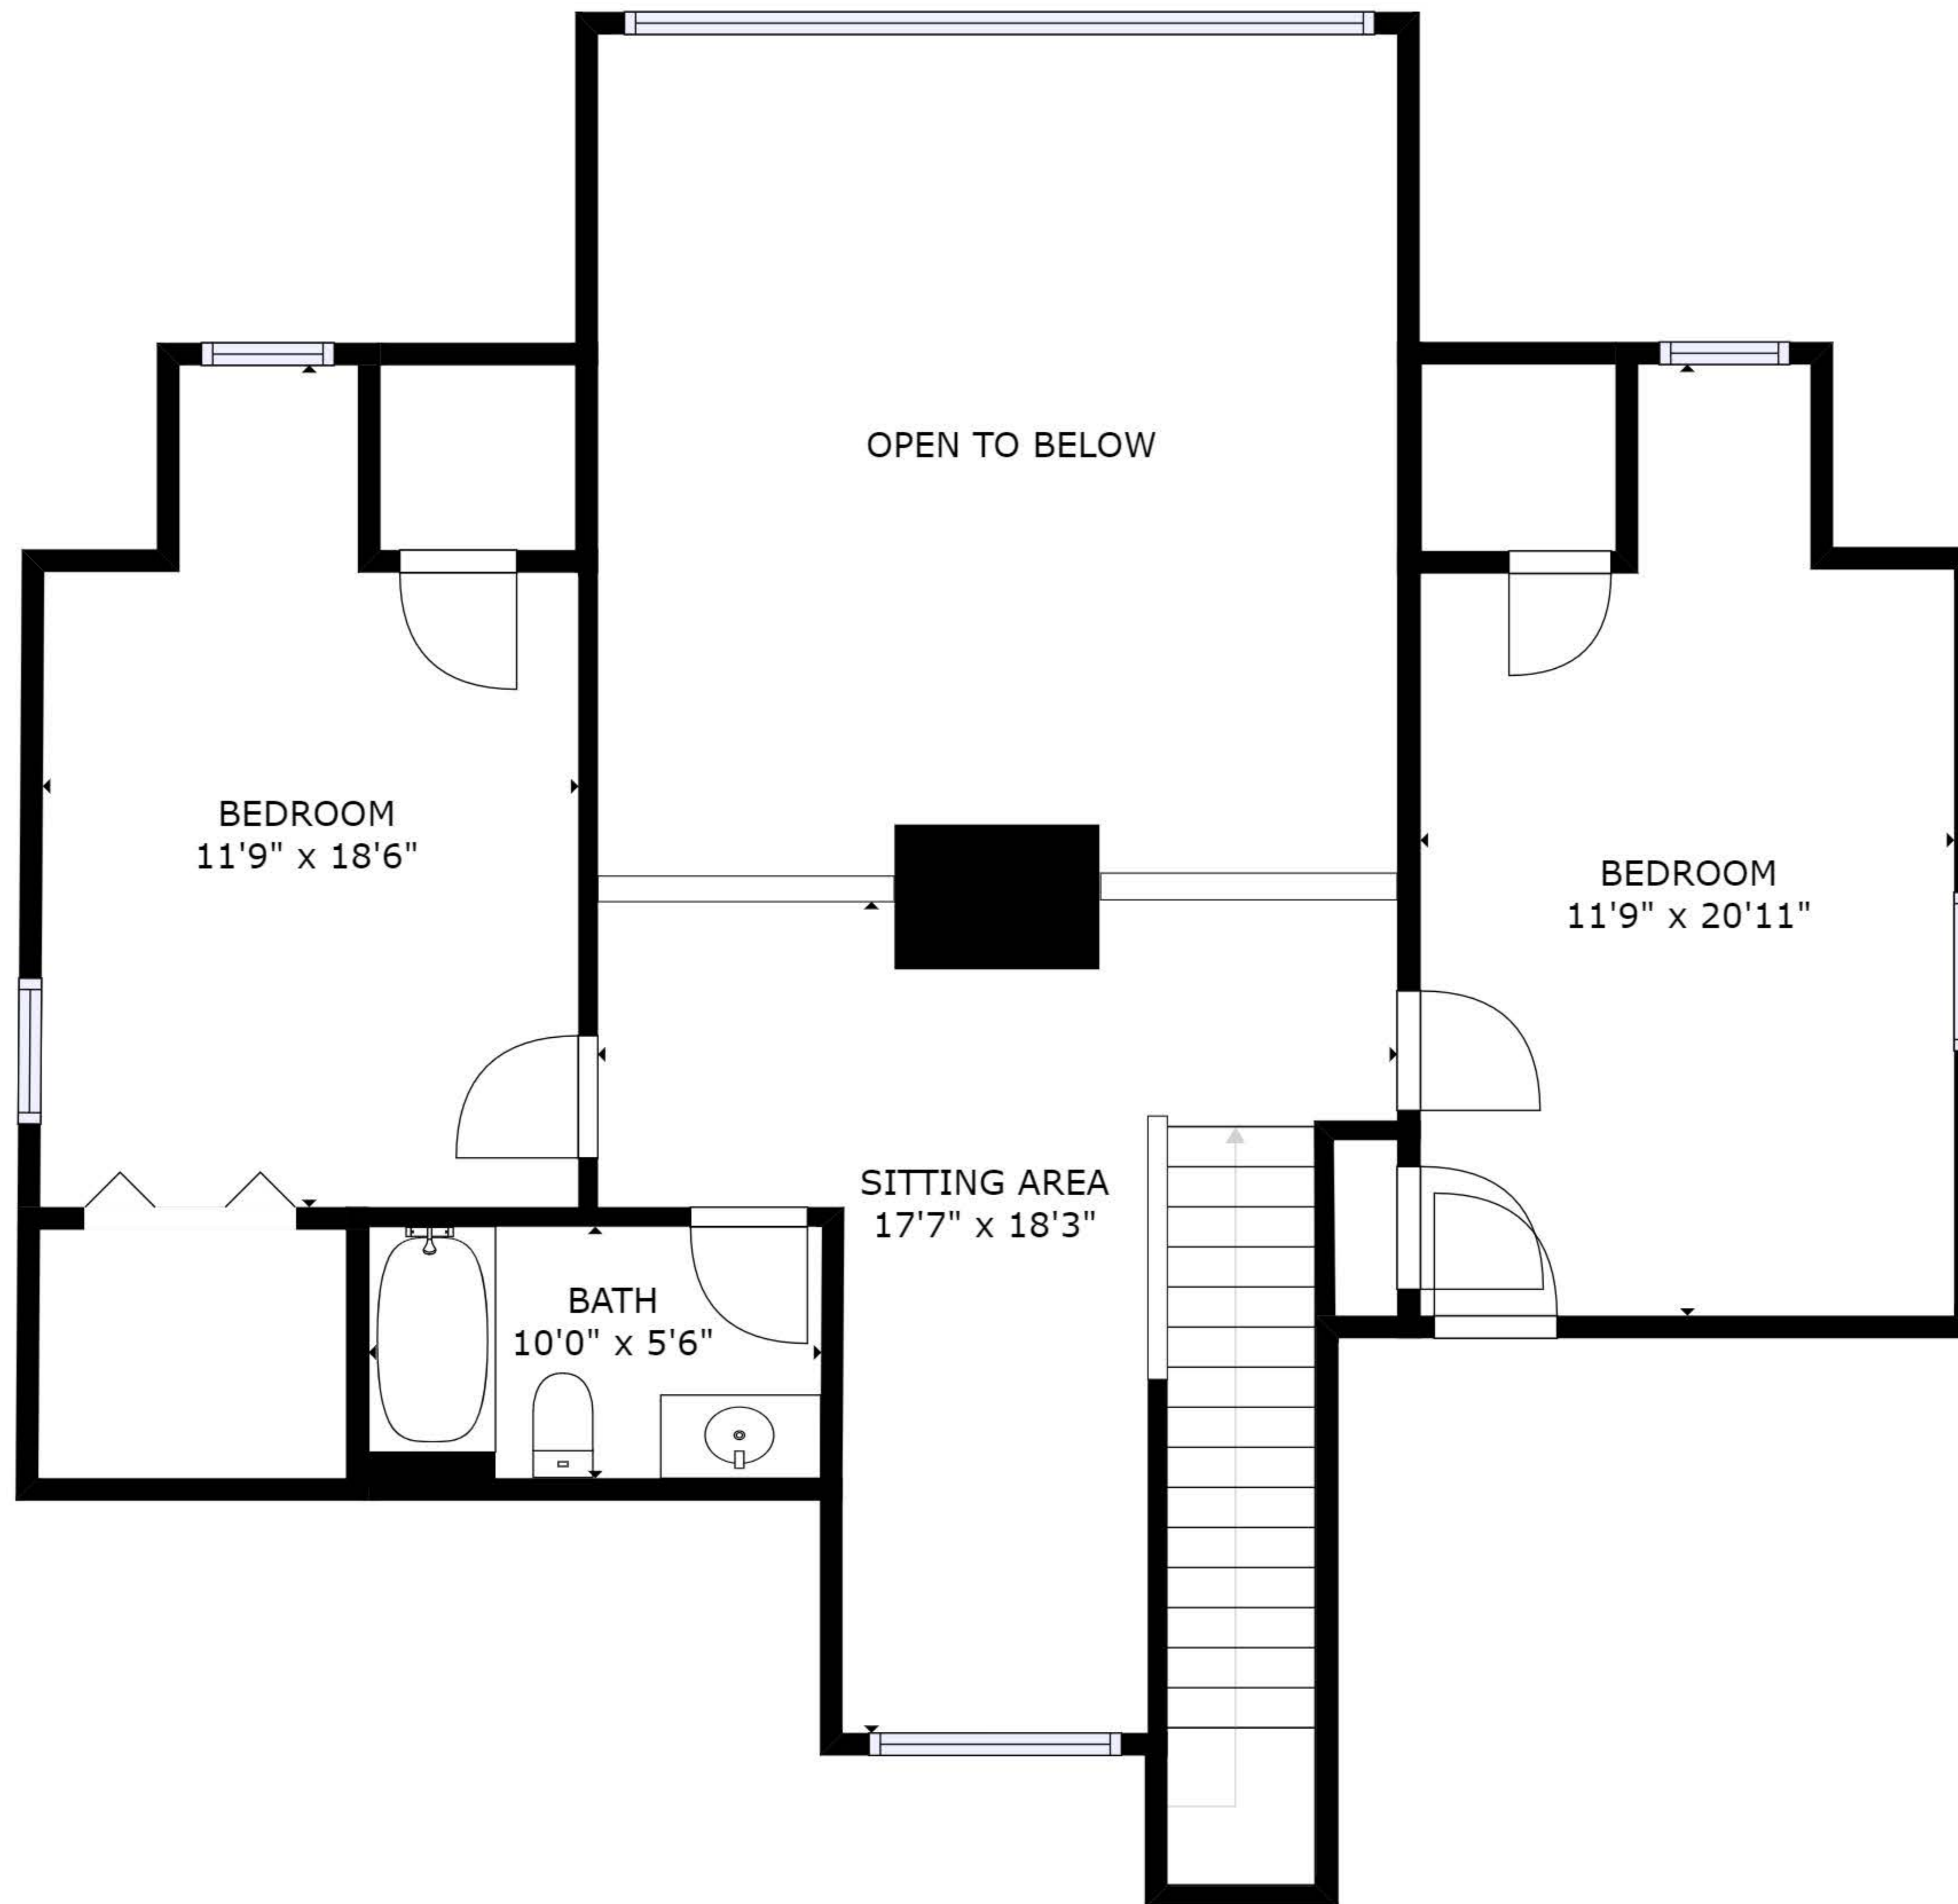

GROSS INTERNAL AREA
 FLOOR 1: 1551 sq ft, FLOOR 2: 1949 sq ft
 FLOOR 3: 824 sq ft, EXCLUDED AREAS:
 PATIO: 1260 sq ft, BALCONY: 417 sq ft
 PORCH: 1231 sq ft
 TOTAL: 4325 sq ft

SIZES AND DIMENSIONS ARE APPROXIMATE, ACTUAL MAY VARY.