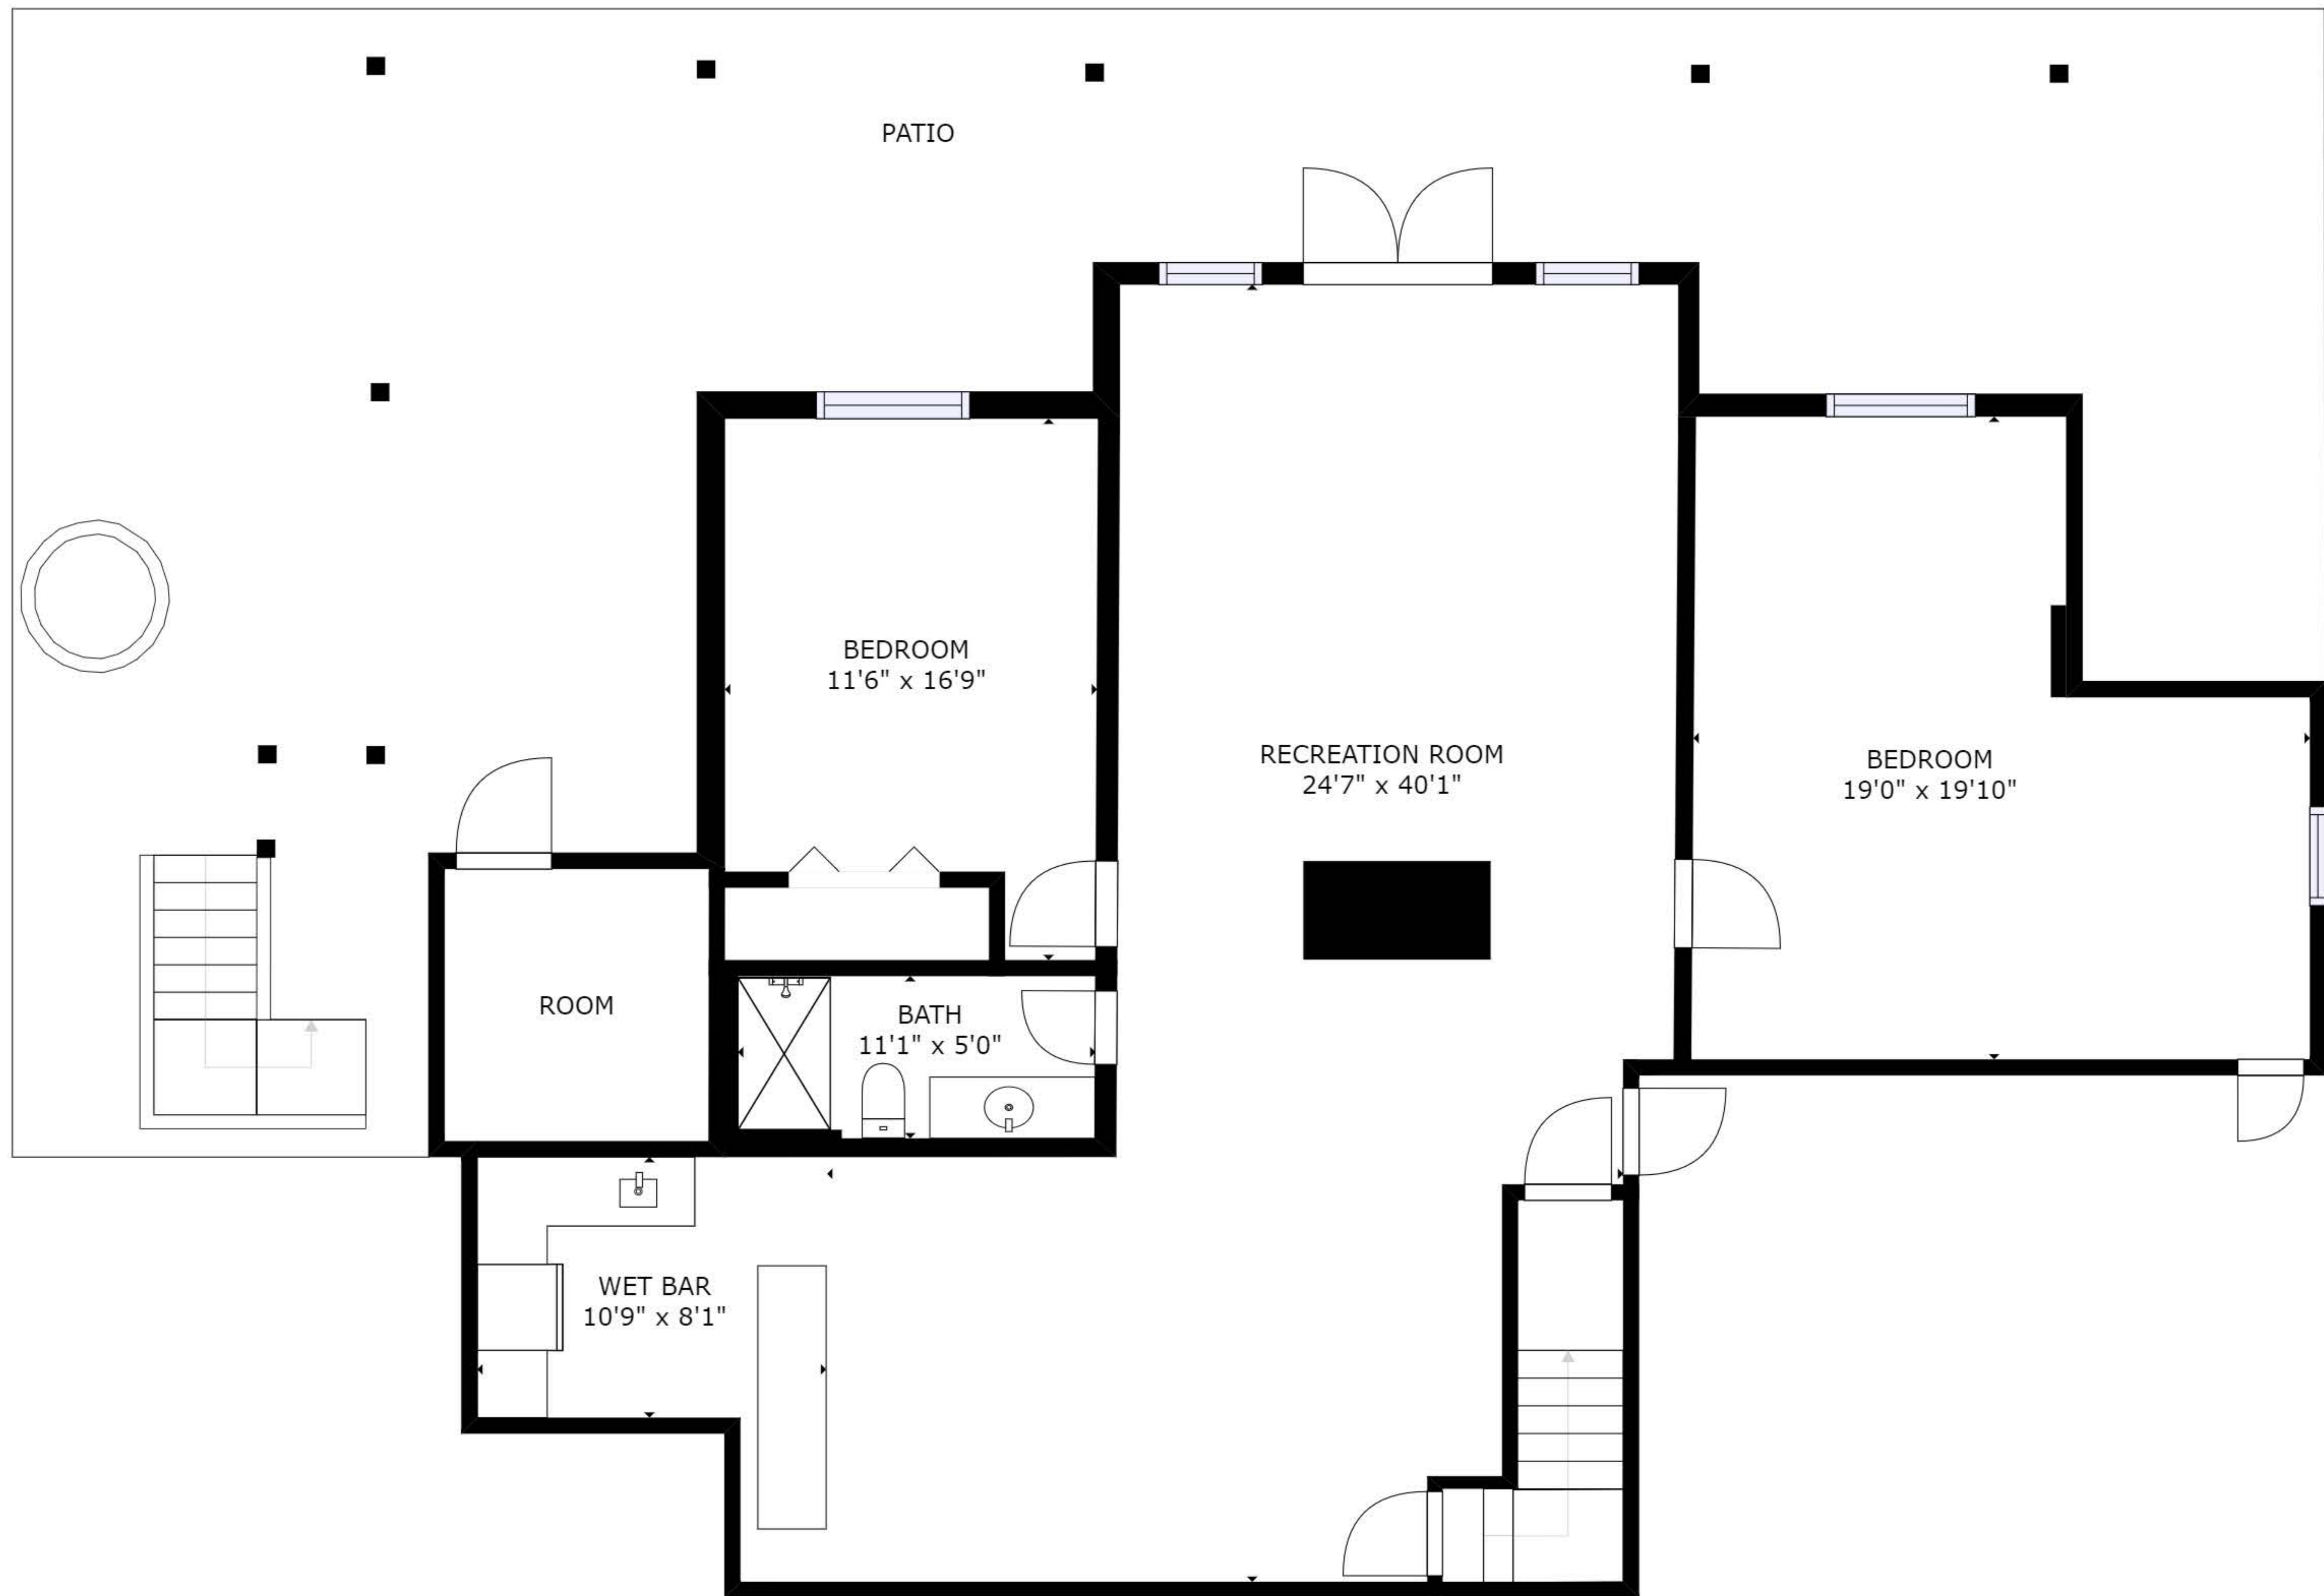

GROSS INTERNAL AREA
 FLOOR 1: 1551 sq ft, FLOOR 2: 1949 sq ft
 FLOOR 3: 824 sq ft, EXCLUDED AREAS:
 PATIO: 1260 sq ft, BALCONY: 417 sq ft
 PORCH: 1231 sq ft
 TOTAL: 4325 sq ft

SIZES AND DIMENSIONS ARE APPROXIMATE, ACTUAL MAY VARY.