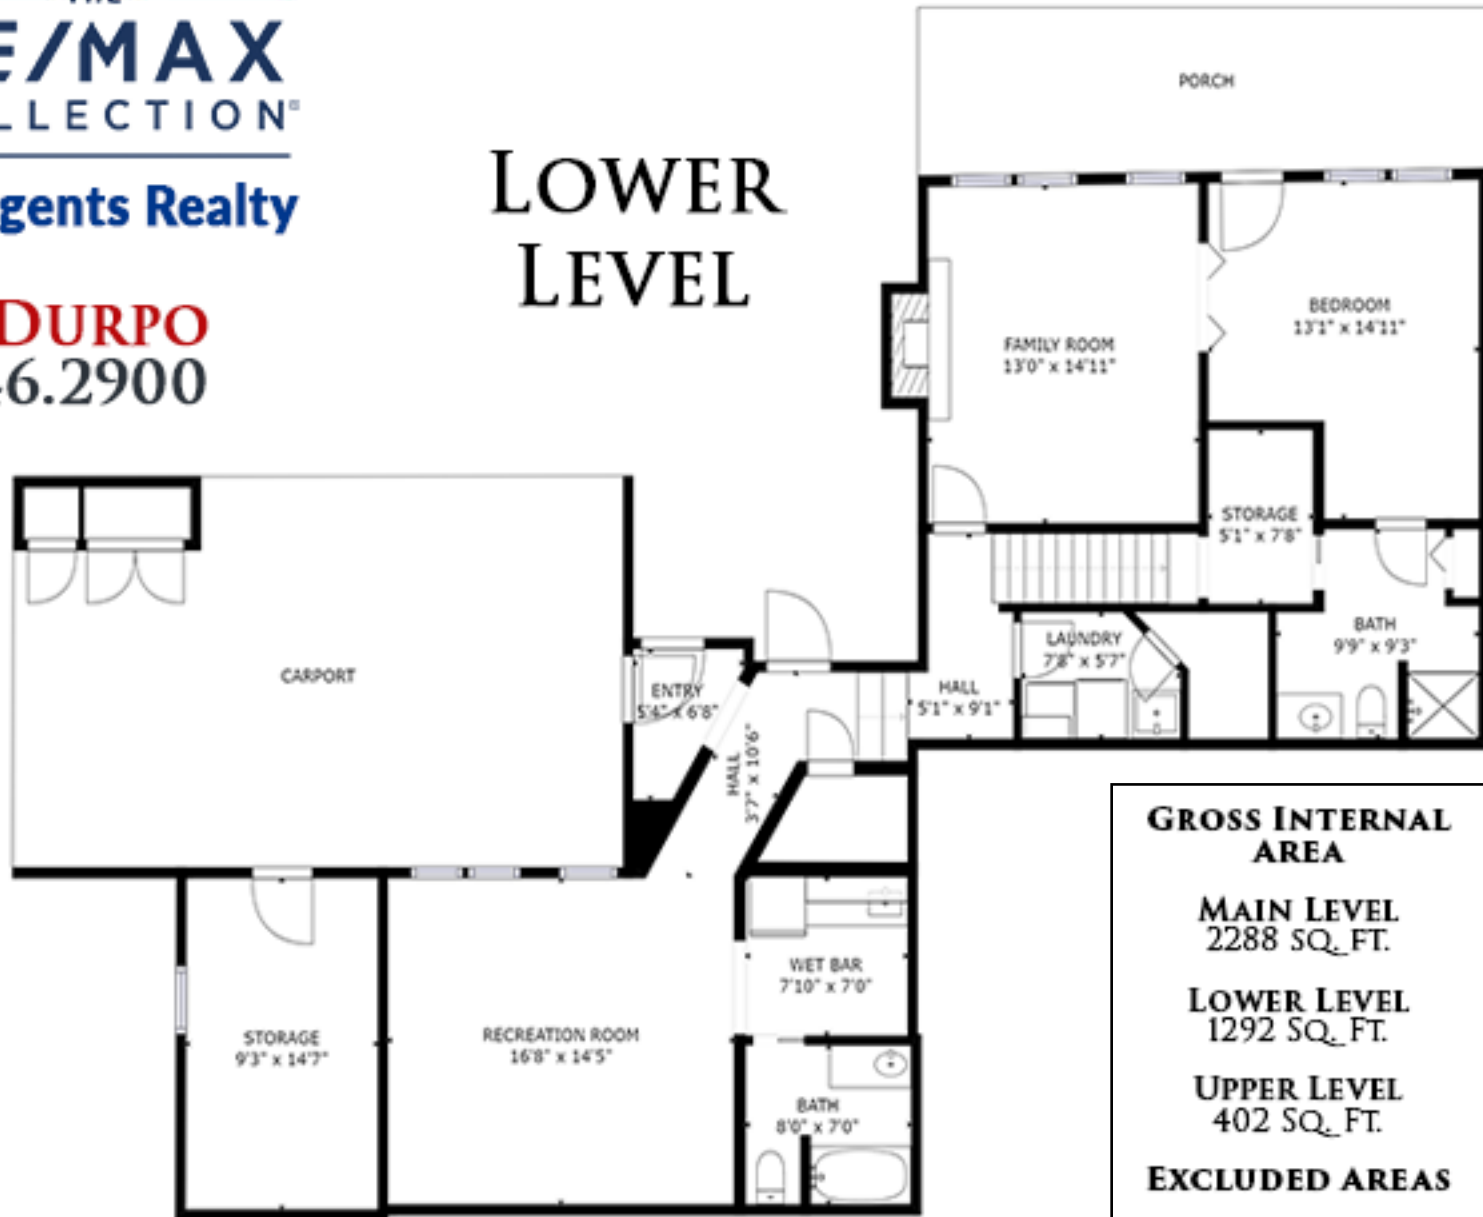

UPPER LEVEL
402 SQ. FT.

EXCLUDED AREAS

PORCH
323 SQ. FT.

DECK
508 SQ. FT.

TOTAL
3982 SQ. FT.

SIZES AND DIMENSIONS ARE APPROXIMATE, ACTUAL MAY VARY

THE
RE/MAX
COLLECTION[®]

RE/MAX Agents Realty

CHIP DURPO
706.746.2900

LOWER LEVEL

GROSS INTERNAL AREA

MAIN LEVEL
2288 SQ. FT.

LOWER LEVEL
1292 SQ. FT.

UPPER LEVEL
402 SQ. FT.

EXCLUDED AREAS

PORCH
323 SQ. FT.

DECK
508 SQ. FT.

TOTAL
3982 SQ. FT.

994 LABELLE CIRCLE
SKY VALLEY, GA
30537

SIZES AND DIMENSIONS ARE APPROXIMATE, ACTUAL MAY VARY

UPPER LEVEL

RE/MAX Agents Realty

CHIP DURPO
706.746.2900

GROSS INTERNAL AREA

MAIN LEVEL
2288 SQ. FT.

LOWER LEVEL
1292 SQ. FT.

UPPER LEVEL
402 SQ. FT.

EXCLUDED AREAS

PORCH
323 SQ. FT.

DECK
508 SQ. FT.

TOTAL
3982 SQ. FT.

994 LABELLE CIRCLE
SKY VALLEY, GA
30537