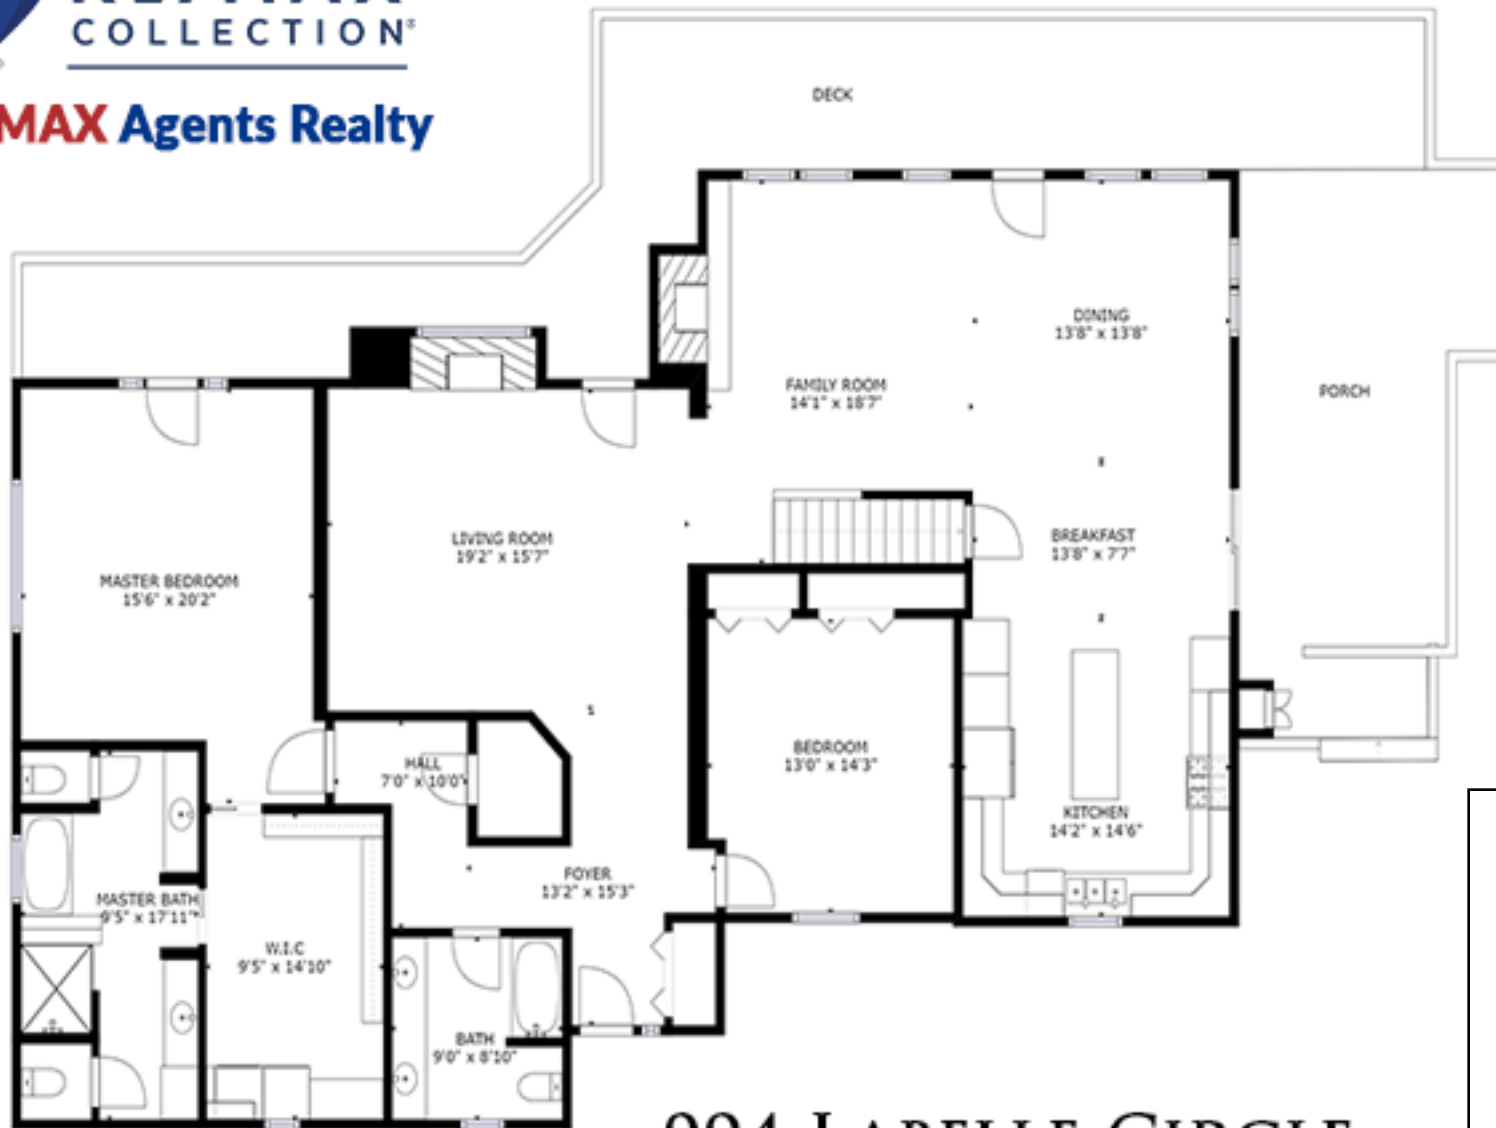

THE
RE/MAX
COLLECTION®

RE/MAX Agents Realty

MAIN LEVEL

**994 LABELLE CIRCLE
SKY VALLEY, GA
30537**

CHIP DURPO
706.746.2900

GROSS INTERNAL AREA

MAIN LEVEL
2288 SQ. FT.

LOWER LEVEL
1292 SQ. FT.

UPPER LEVEL
402 SQ. FT.

EXCLUDED AREAS

PORCH
323 SQ. FT.

DECK
508 SQ. FT.

TOTAL
3982 SQ. FT.

SIZES AND DIMENSIONS ARE APPROXIMATE, ACTUAL MAY VARY

THE
RE/MAX
COLLECTION[®]

RE/MAX Agents Realty

CHIP DURPO
706.746.2900

LOWER LEVEL

GROSS INTERNAL AREA

MAIN LEVEL
2288 SQ. FT.

LOWER LEVEL
1292 SQ. FT.

UPPER LEVEL
402 SQ. FT.

EXCLUDED AREAS

PORCH
323 SQ. FT.

MAIN LEVEL
2288 SQ. FT.

LOWER LEVEL
1292 SQ. FT.

UPPER LEVEL
402 SQ. FT.

EXCLUDED AREAS

PORCH
323 SQ. FT.

DECK
508 SQ. FT.

TOTAL
3982 SQ. FT.

994 LABELLE CIRCLE
SKY VALLEY, GA
30537