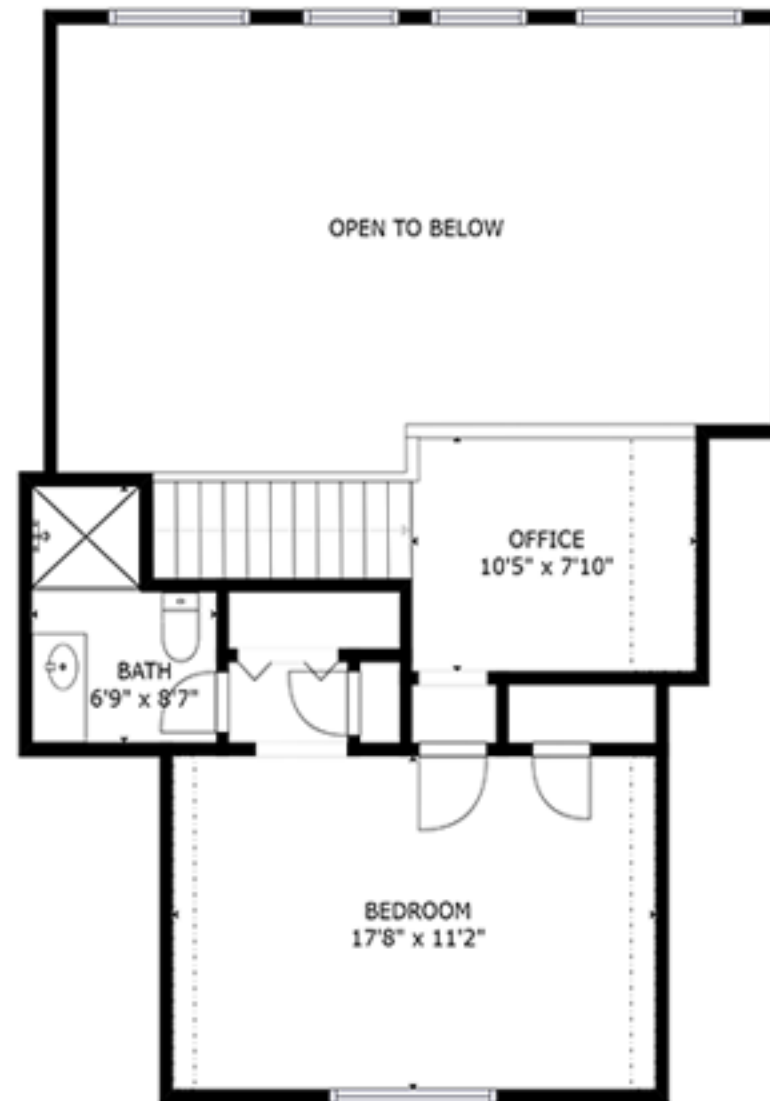

CHIP DURPO
706.746.2900

LOWER LEVEL

GROSS INTERNAL AREA

MAIN LEVEL
2288 SQ. FT.

LOWER LEVEL
1292 SQ. FT.

UPPER LEVEL
402 SQ. FT.

EXCLUDED AREAS

PORCH
323 SQ. FT.

DECK
508 SQ. FT.

TOTAL
3982 SQ. FT.

994 LABELLE CIRCLE
SKY VALLEY, GA
30537

SIZES AND DIMENSIONS ARE APPROXIMATE, ACTUAL MAY VARY

UPPER LEVEL

RE/MAX Agents Realty

CHIP DURPO
706.746.2900

GROSS INTERNAL AREA

MAIN LEVEL
2288 SQ. FT.

LOWER LEVEL
1292 SQ. FT.

UPPER LEVEL
402 SQ. FT.

EXCLUDED AREAS

PORCH
323 SQ. FT.

DECK
508 SQ. FT.

TOTAL
3982 SQ. FT.

994 LABELLE CIRCLE
SKY VALLEY, GA
30537

SIZES AND DIMENSIONS ARE APPROXIMATE, ACTUAL MAY VARY