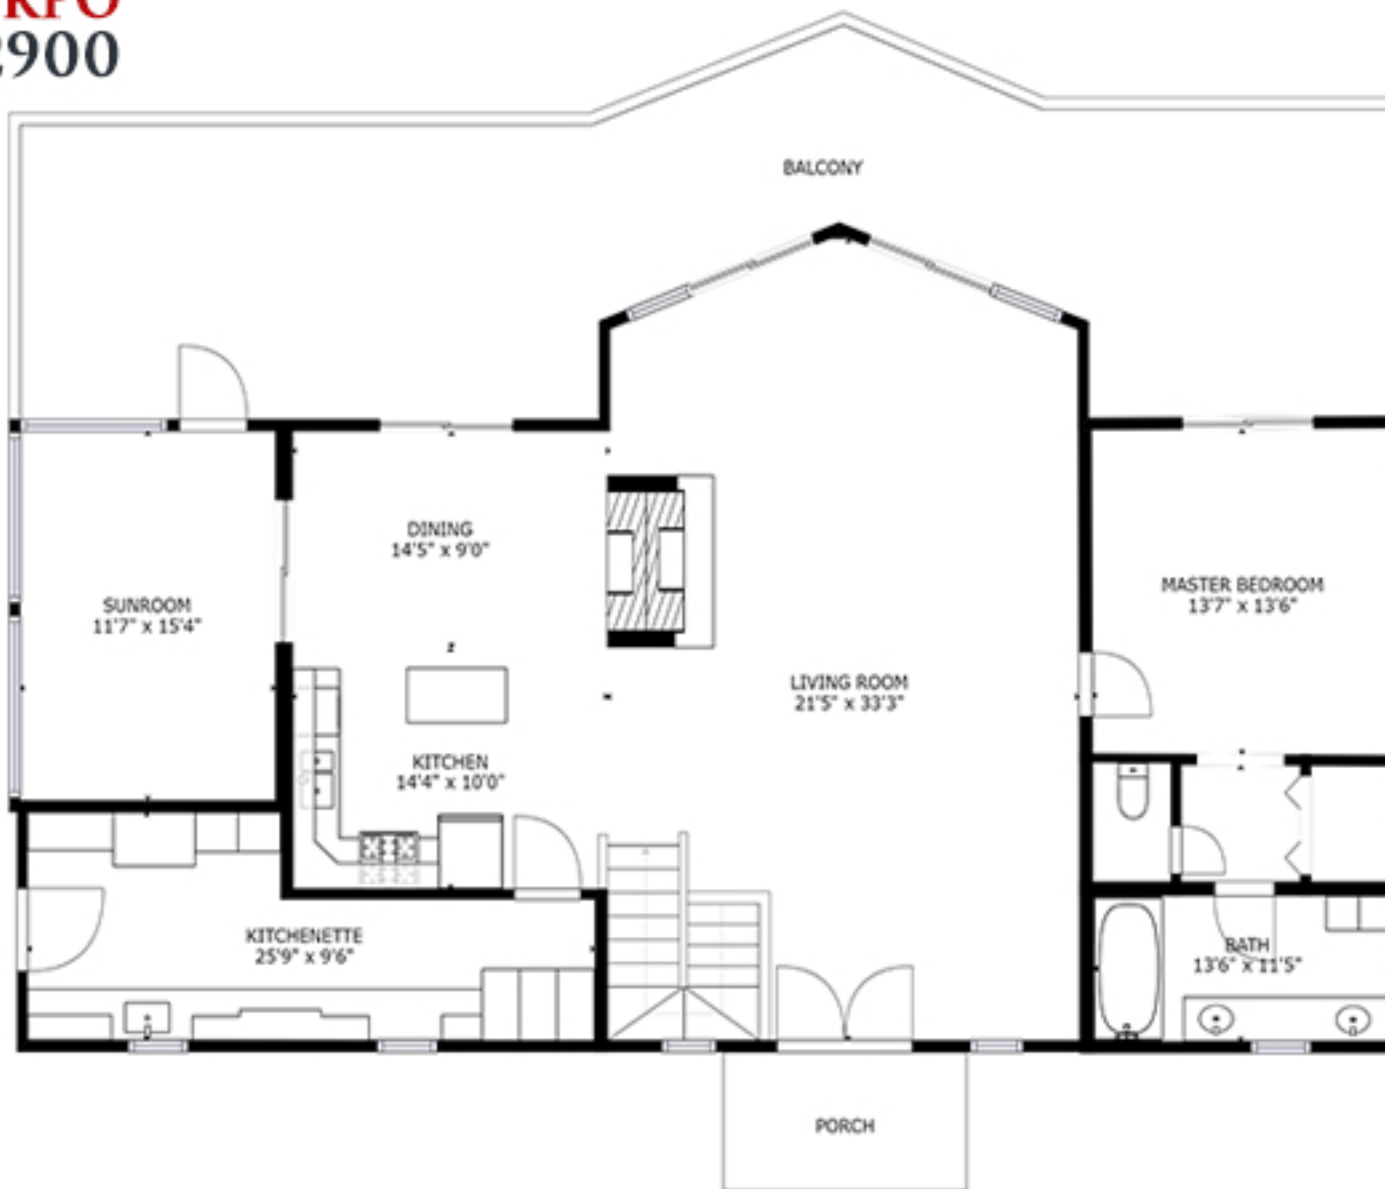

CHIP DURPO
706.746.2900

**MAIN
LEVEL**

GROSS INTERNAL AREA
MAIN LEVEL 1701 SQ. FT.
UPPER LEVEL 1206 SQ. FT.
EXCLUDED AREAS
BALCONY 678 SQ. FT.
TOTAL 2907 SQ. FT.

CHIP DURPO
706.746.2900

**LOWER
LEVEL**

**GROSS INTERNAL
AREA**

MAIN LEVEL
1701 SQ. FT.

LOWER LEVEL
1206 SQ. FT.

EXCLUDED AREAS

BALCONY
678 SQ. FT.

TOTAL
2907 SQ. FT.