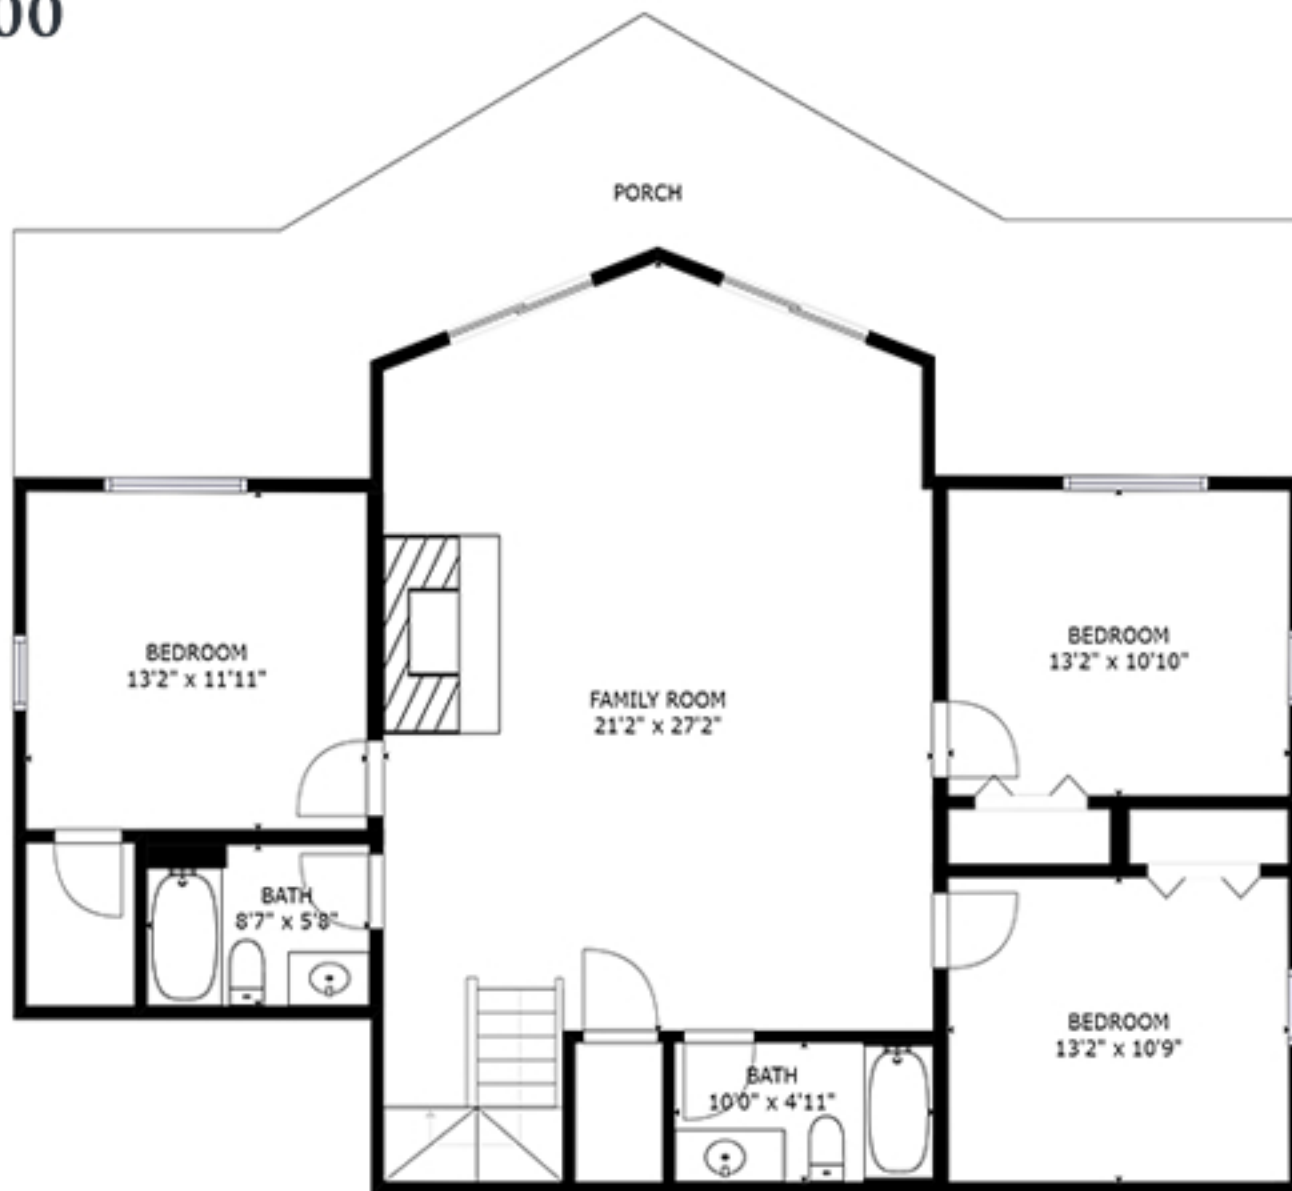

CHIP DURPO
706.746.2900

**MAIN
LEVEL**

GROSS INTERNAL AREA
MAIN LEVEL 1701 SQ. FT.
UPPER LEVEL 1206 SQ. FT.
EXCLUDED AREAS
BALCONY 678 SQ. FT.
TOTAL 2907 SQ. FT.

CHIP DURPO
706.746.2900

**LOWER
LEVEL**

**GROSS INTERNAL
AREA**

MAIN LEVEL
1701 SQ. FT.

LOWER LEVEL
1206 SQ. FT.

EXCLUDED AREAS

BALCONY
678 SQ. FT.

TOTAL
2907 SQ. FT.