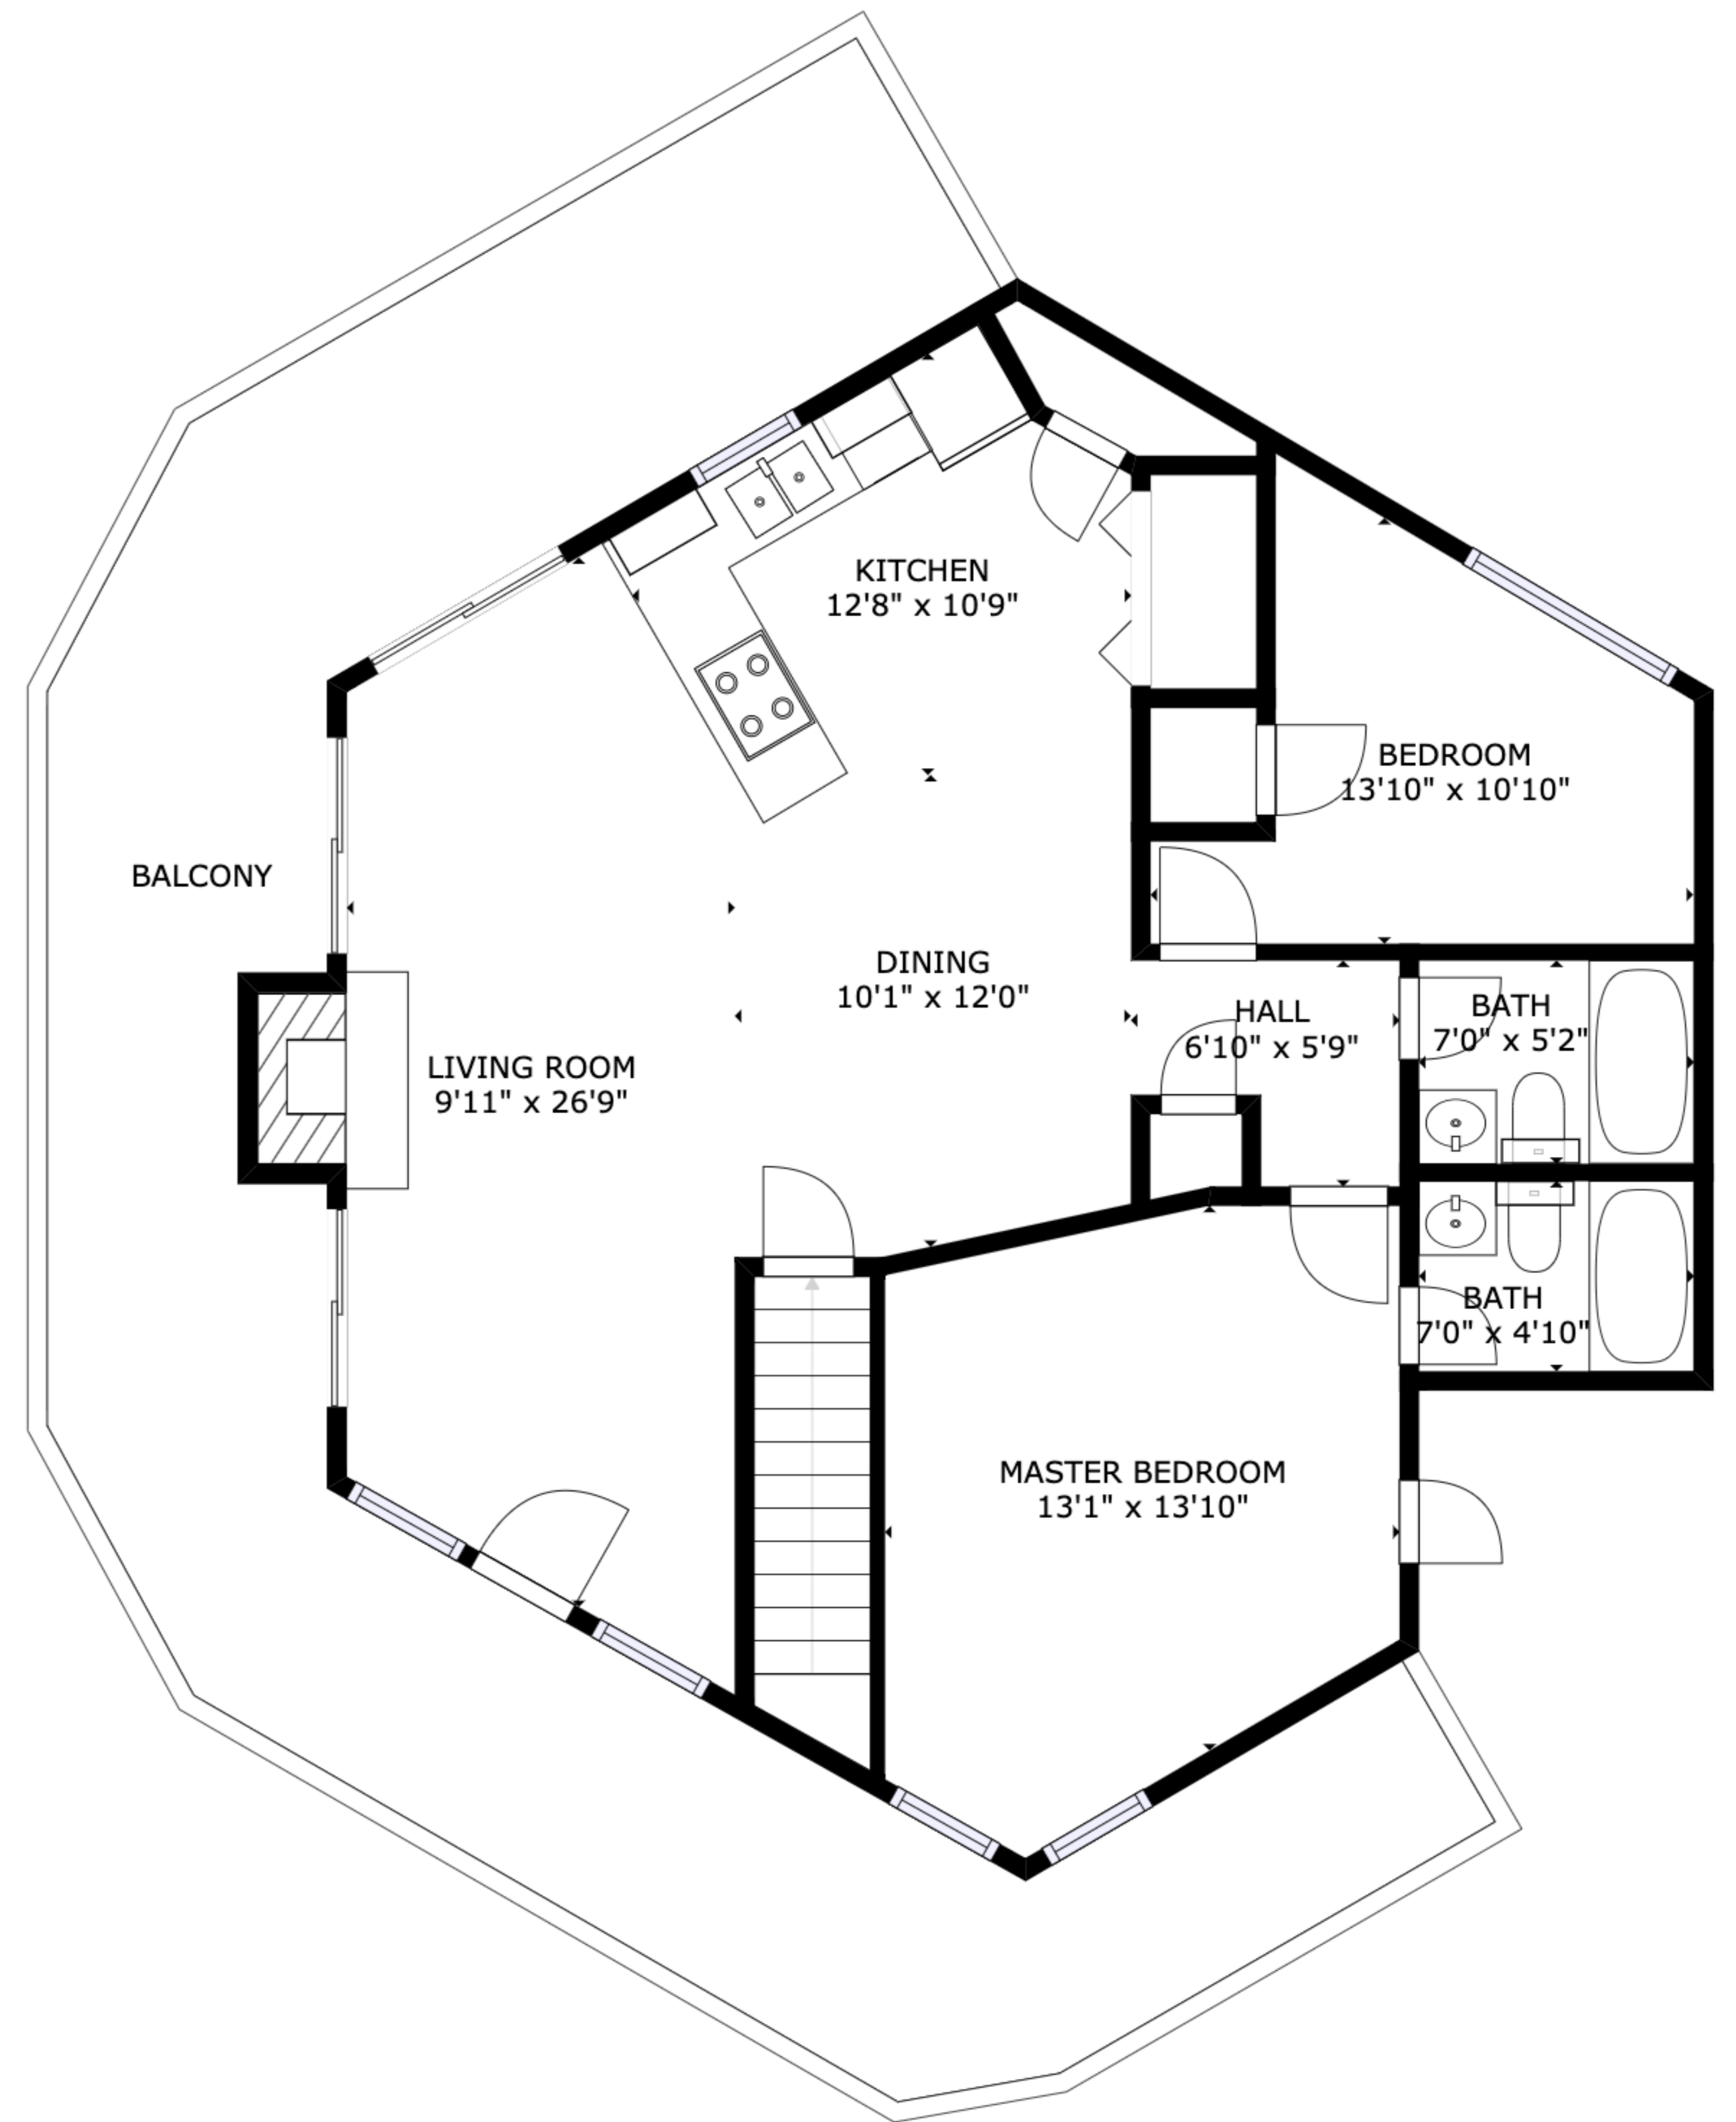

FLOOR 1

FLOOR 2

For Informational Purposes Only

GROSS INTERNAL AREA  
 FLOOR 1: 930 sq ft, FLOOR 2: 994 sq ft  
 EXCLUDED AREAS: , DECK: 483 sq ft  
 TOTAL: 1924 sq ft

SIZES AND DIMENSIONS ARE APPROXIMATE, ACTUAL MAY VARY.